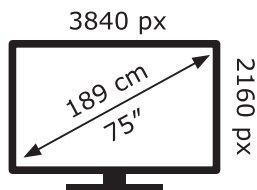

**ENERG** ⚡

**LG Electronics**

75NANO869PA

**130** kWh/1000h

ABCDEF**G**

**217** kWh/1000h

2019/2013