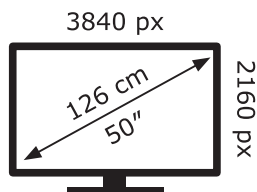

ENERG

LG Electronics

50QNED819QA

71 kWh/1000h

ABCDEF**G**

109 kWh/1000h

2019/2013