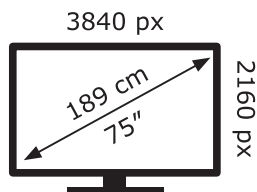

ENERG ⚡

LG Electronics

75UQ80009LB

135 kWh/1000h

ABCDEF**G**

184 kWh/1000h

2019/2013