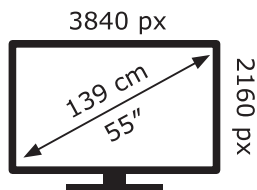

ENERG ⚡

LG Electronics

55UP77009LB

85 kWh/1000h

ABCDEF**G**

109 kWh/1000h

2019/2013