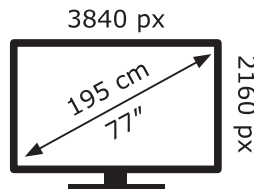

AW-210877

ENERG ⚡

Panasonic

TX-77LZW2004

146 kWh/1000h

ABCDEF**G**

222 kWh/1000h

2019/2013