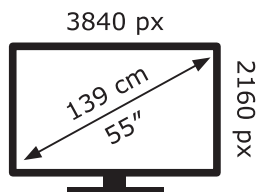

ENERG ⚡

LG Electronics

55QNED819QA

82 kWh/1000h

ABCDEF**G**

129 kWh/1000h

2019/2013