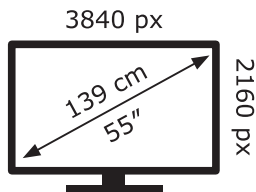

# ENERG

LG Electronics

OLED55G29LA

**81** kWh/1000h

ABCDEF**G**

**166** kWh/1000h

2019/2013