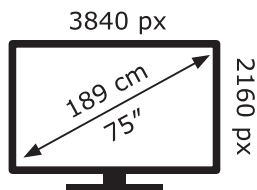

ENERG

LG Electronics

75UP77009LB

141 kWh/1000h

ABCDEF**G**

185 kWh/1000h

2019/2013