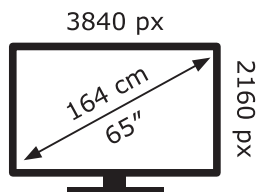

ENERG ⚡

LG Electronics

65QNED819QA

103 kWh/1000h

ABCDEF**G**

165 kWh/1000h

2019/2013