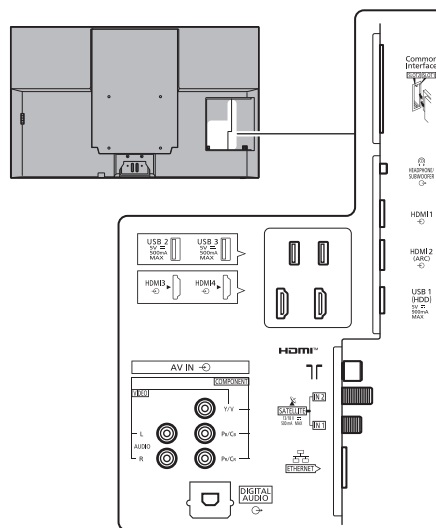

SPECIFICATIONS

Dimensions (W x H x D)	1 446 mm x 907 mm x 310 mm (With Pedestal)
	1 446 mm x 885 mm x 78 mm (TV only)
Mass	40.0 kg (With Pedestal) 33.5 kg (TV only)

DIMENSIONS

JACKS

Note:
To make sure that the OLED TV fits the cabinet properly when a high degree of precision is required, we recommend that you use the OLED TV itself to make the necessary cabinet measurements. Panasonic cannot be responsible for inaccuracies in cabinet design or manufacture.

Specifications are subject to change without notice.
Non-metric weights and measurements are approximate.