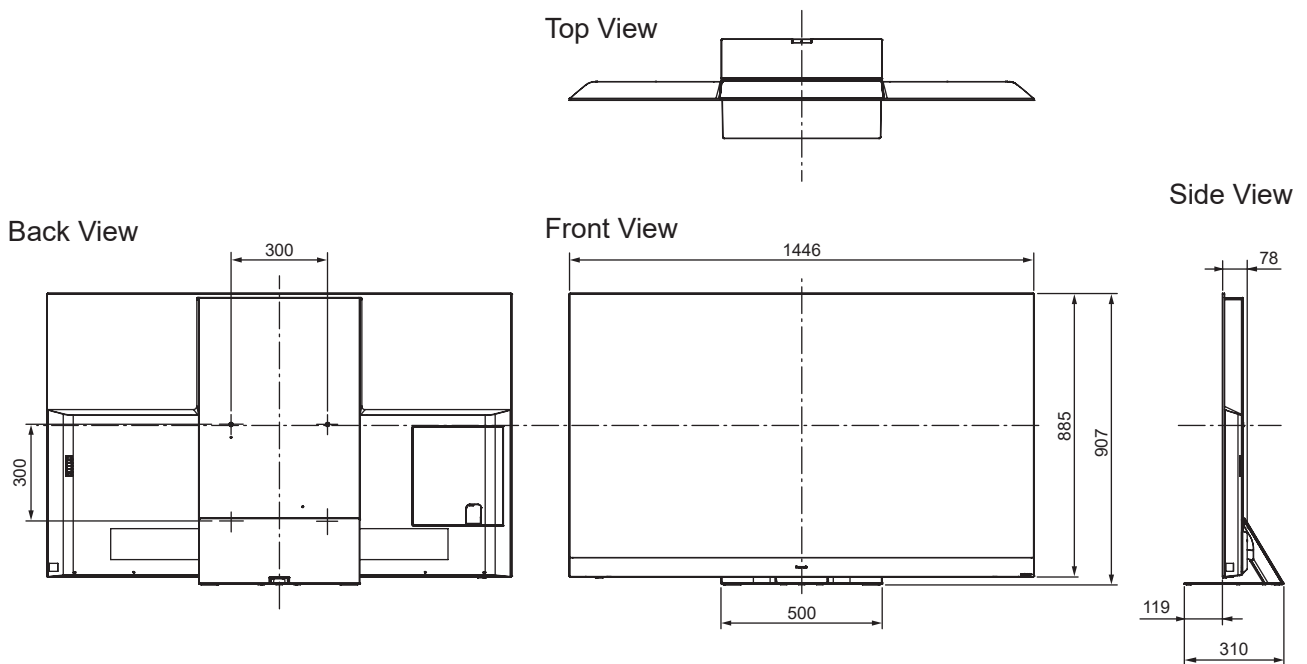

SPECIFICATIONS

Dimensions (W x H x D)	1 446 mm x 907 mm x 310 mm (With Pedestal)
	1 446 mm x 885 mm x 78 mm (TV only)
Mass	40.0 kg (With Pedestal) 33.5 kg (TV only)

DIMENSIONS

JACKS

Note:
To make sure that the OLED TV fits the cabinet properly when a high degree of precision is required, we recommend that you use the OLED TV itself to make the necessary cabinet measurements. Panasonic cannot be responsible for inaccuracies in cabinet design or manufacture.

Specifications are subject to change without notice.
Non-metric weights and measurements are approximate.